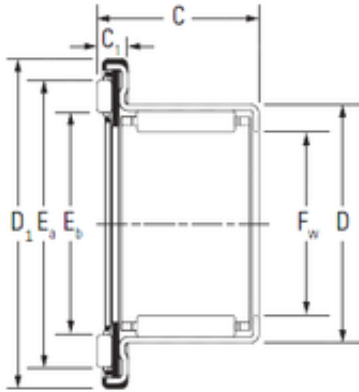

Spaghetti Straws Making Machine Manuf...

Jinan Keysong Artificial Nutritional Rice Processing Line

Bearing No.

Size	25x37x22.2 mm
Bore Diameter	25 mm
Outer Diameter	37 mm
Width	22,2 mm
d	25 mm
D	37 mm
C	22,2 mm

Bearing 2D drawings and 3D CAD models